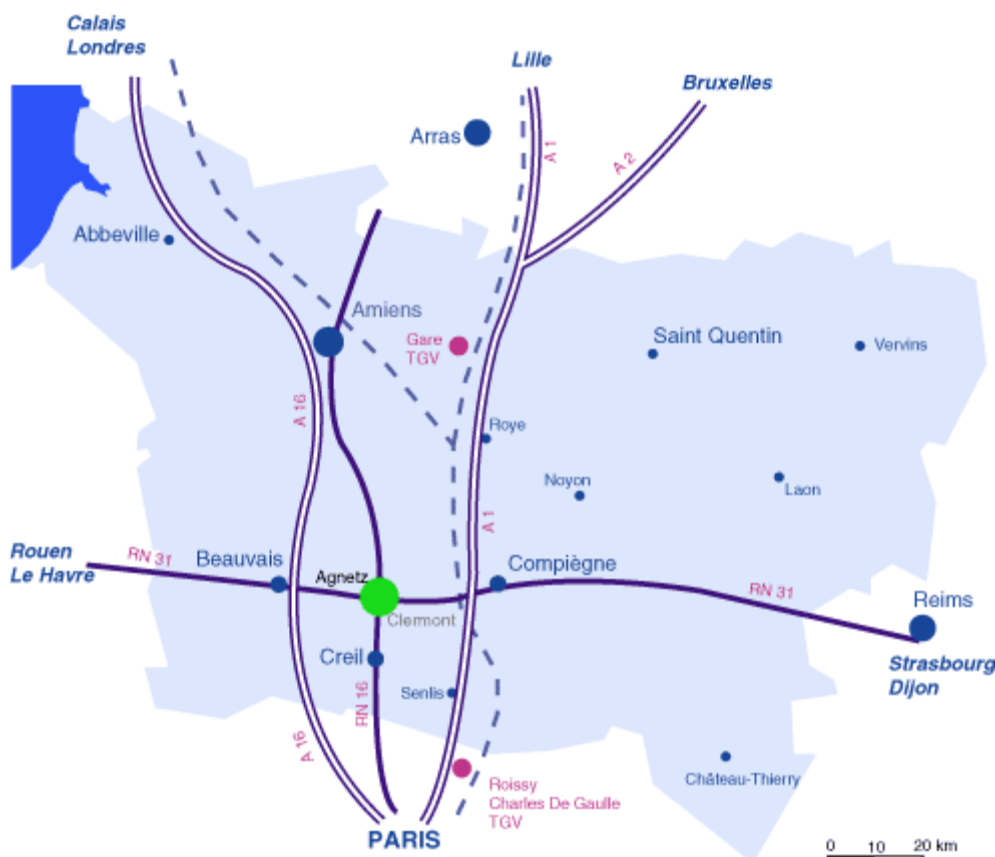

HOW TO GET TO THE CLERMOTEL

Both the TT show and the congress will be held at the Clermotel 60 rue des buttes 60600 Agnetz

Coming to Clermotel:

- From Paris: A1, exit Senlis
- From Lille: A1, exit Arsy
- By A16: exit Beauvais
- By N31: exit Agnetz-Gicourt
- 26 kms from Paris-Beauvais airport
- 58 kms from Roissy-Charles de Gaulle airport
- 96 kms from Orly airport

The hotel is located in Agnetz, between Beauvais and Compiègne, near the A1 and the A16 in the heart of the Oise department, land of cathedrals and castles, and on the edge of the beautiful forest of Hez-Froidmont.